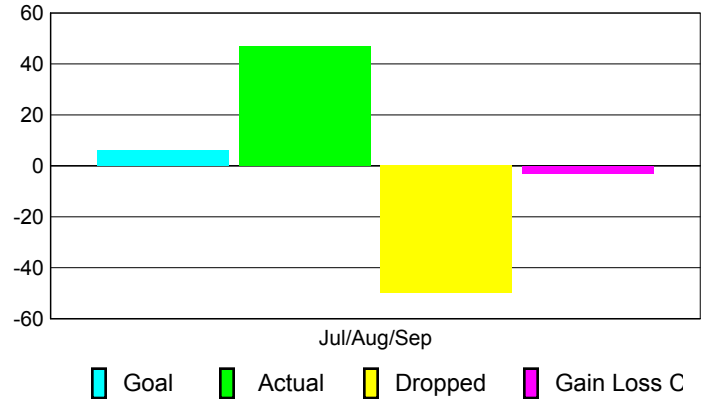

**Club Results 2010-2011**

Goal, New, Dropped, Gain/Loss

**Comparison of Club Gain/Loss**

Current Year Compared to the Previous Year

**YTD Status Quo Clubs 2010-2011**

Status Quo Clubs Compared to Status Quo Members

**MEMBERSHIP**

Membership Results  
2010-2011

Membership  
2009-2010

Month	Net Memb Goal	Actual New Memb	Actual Dropped Memb	Gain/Loss of Memb	Gain/Loss of Memb
Jul/Aug/Sep	6	47	-50	-3	13
<b>Totals</b>	<b>6</b>	<b>47</b>	<b>-50</b>	<b>-3</b>	<b>13</b>

**Membership Results 2010-2011**

Goal, New, Dropped, Gain/Loss

**Comparison of Membership Gain/Loss**

Current Year Compared to the Previous Year

**Gender Comparison 2010-2011**

Male Female